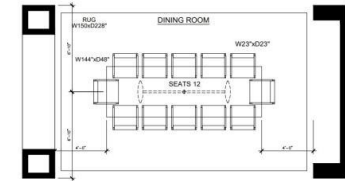

Dining / Living / Family Room Interiors