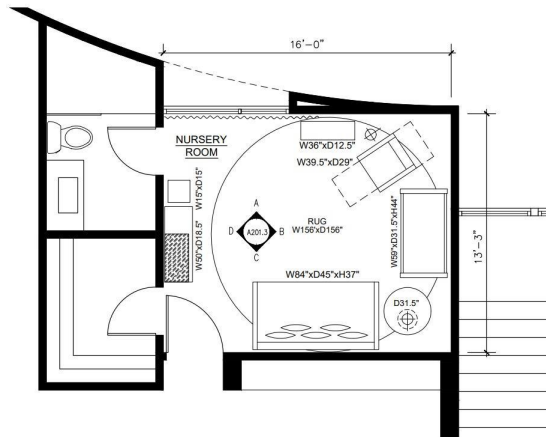

HOLLYWOOD HILLS California - Residential Interiors

Cleo Wade (right) and Simon Kinberg welcomed their first child, Memphis, in January of 2020. Styled by [Shiona Turini](#); Hair by [Vernon Francois](#); Makeup by [Beau Nelson](#)