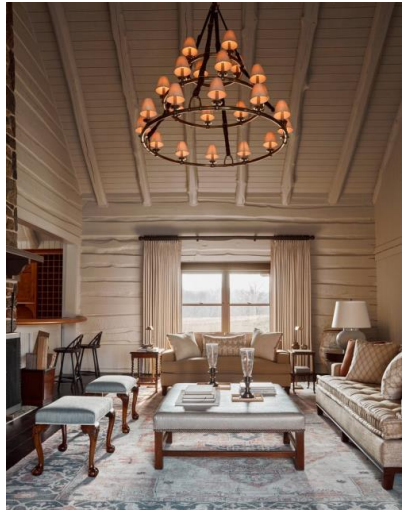

CHESTER COUNTY Pennsylvania – Residential Lodge Major Renovation & Interiors

Lodge Main Level