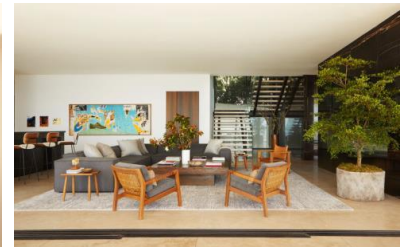

### Cleo Wade Takes *AD* Inside Her Daughter's Whimsical Nursery

The author and mom to 14-month-old Memphis worked with interior designer Eduardo Ardiles to create a jungle-themed room inspired by illustrations

By Cleo Wade  
Photography by Liza Voloshin  
March 29, 2021

Dining / Living / Family Room Interiors