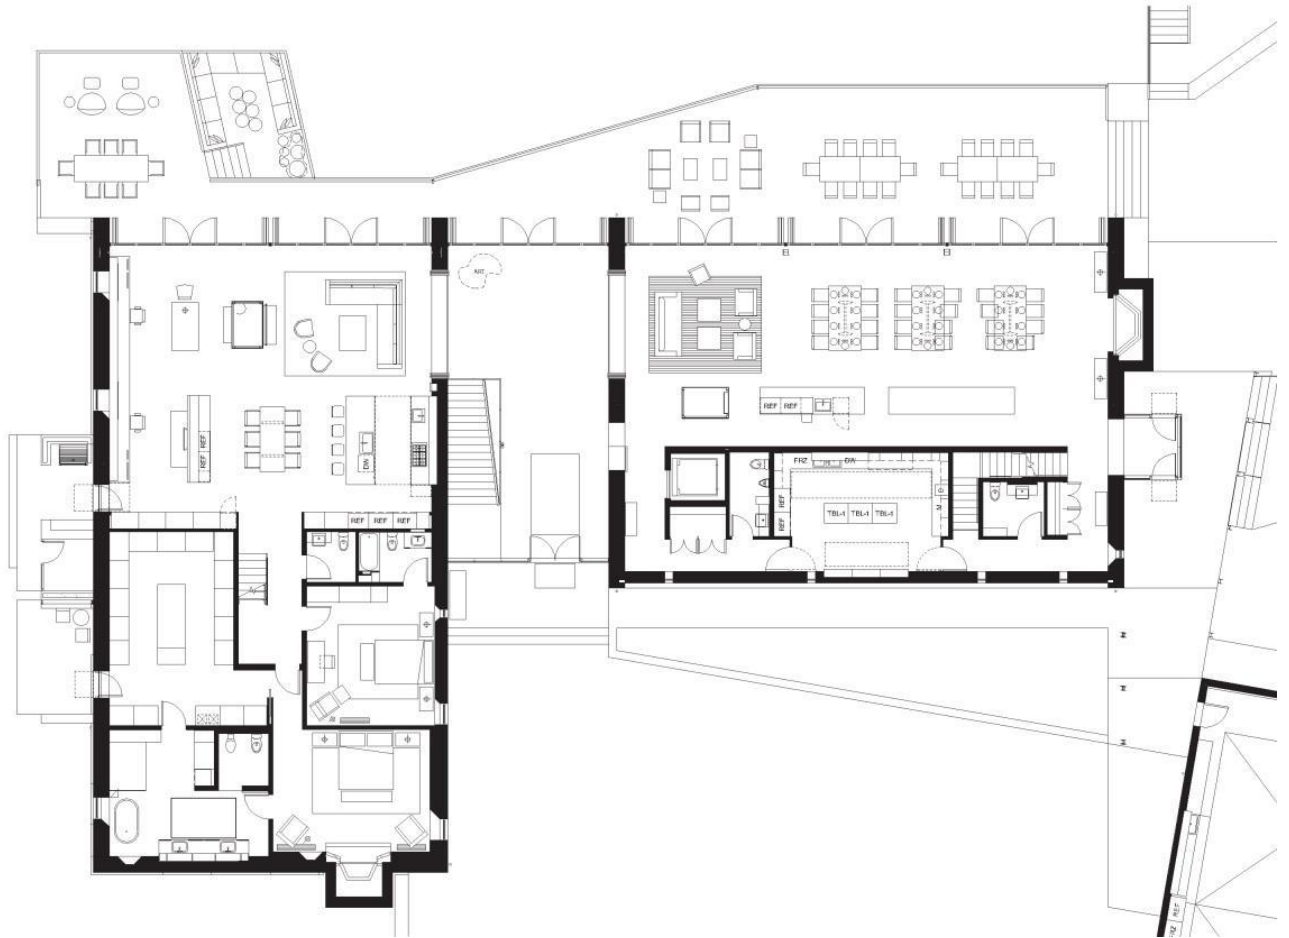

# ARCHITECTURAL & INTERIOR PORTFOLIO

Natalie Boyko

CHESTER COUNTY Pennsylvania - Residential Interiors

MAIN LIVING

MAIN LEVEL / Furniture Layouts

GUEST BEDROOM