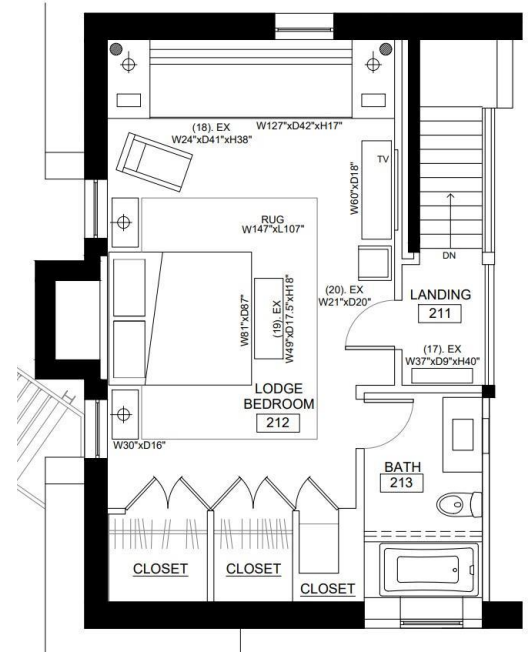

# CHESTER COUNTY Pennsylvania – Residential Lodge Major Renovation & Interiors

Lodge Main Level

Lodge Master Bedroom /With Custom Closets and Built-ins