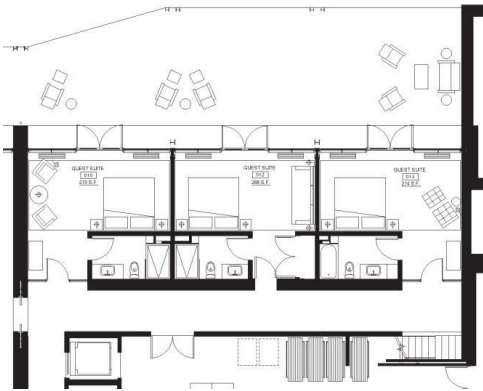

# ARCHITECTURAL & INTERIOR PORTFOLIO

Natalie Boyko

CHESTER COUNTY Pennsylvania - Residential Interiors

MAIN LIVING

MAIN LEVEL / Furniture Layouts

GUEST BEDROOM